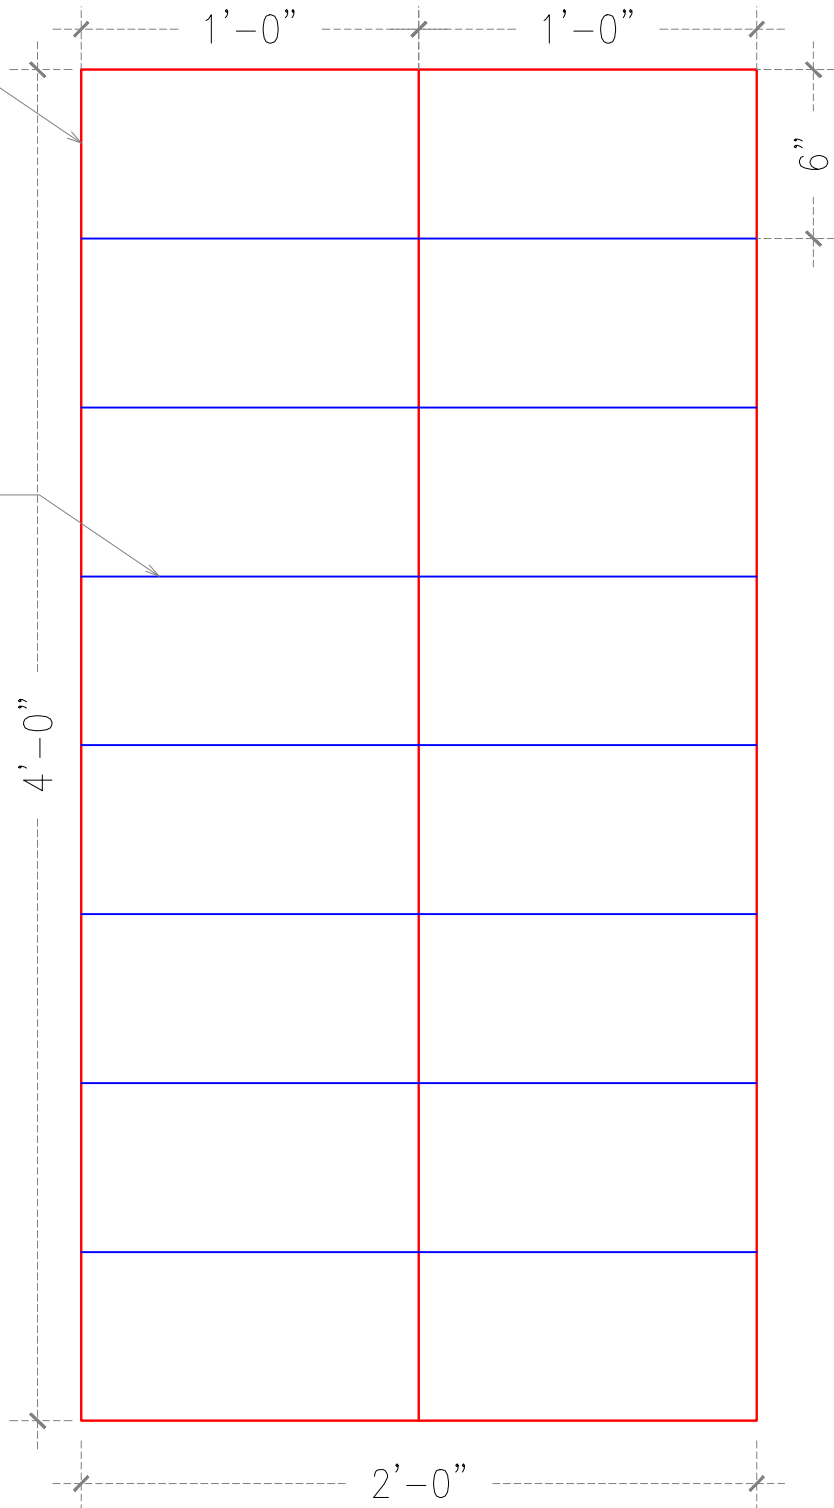

20mm x 5mm MS BAR
IN SIDE FRAME &
ONE VERTICAL

10MM SQUARE MS BAR
@ 6" C/C
HORIZONTALLY

MS GRILL FOR TOILET WINDOW