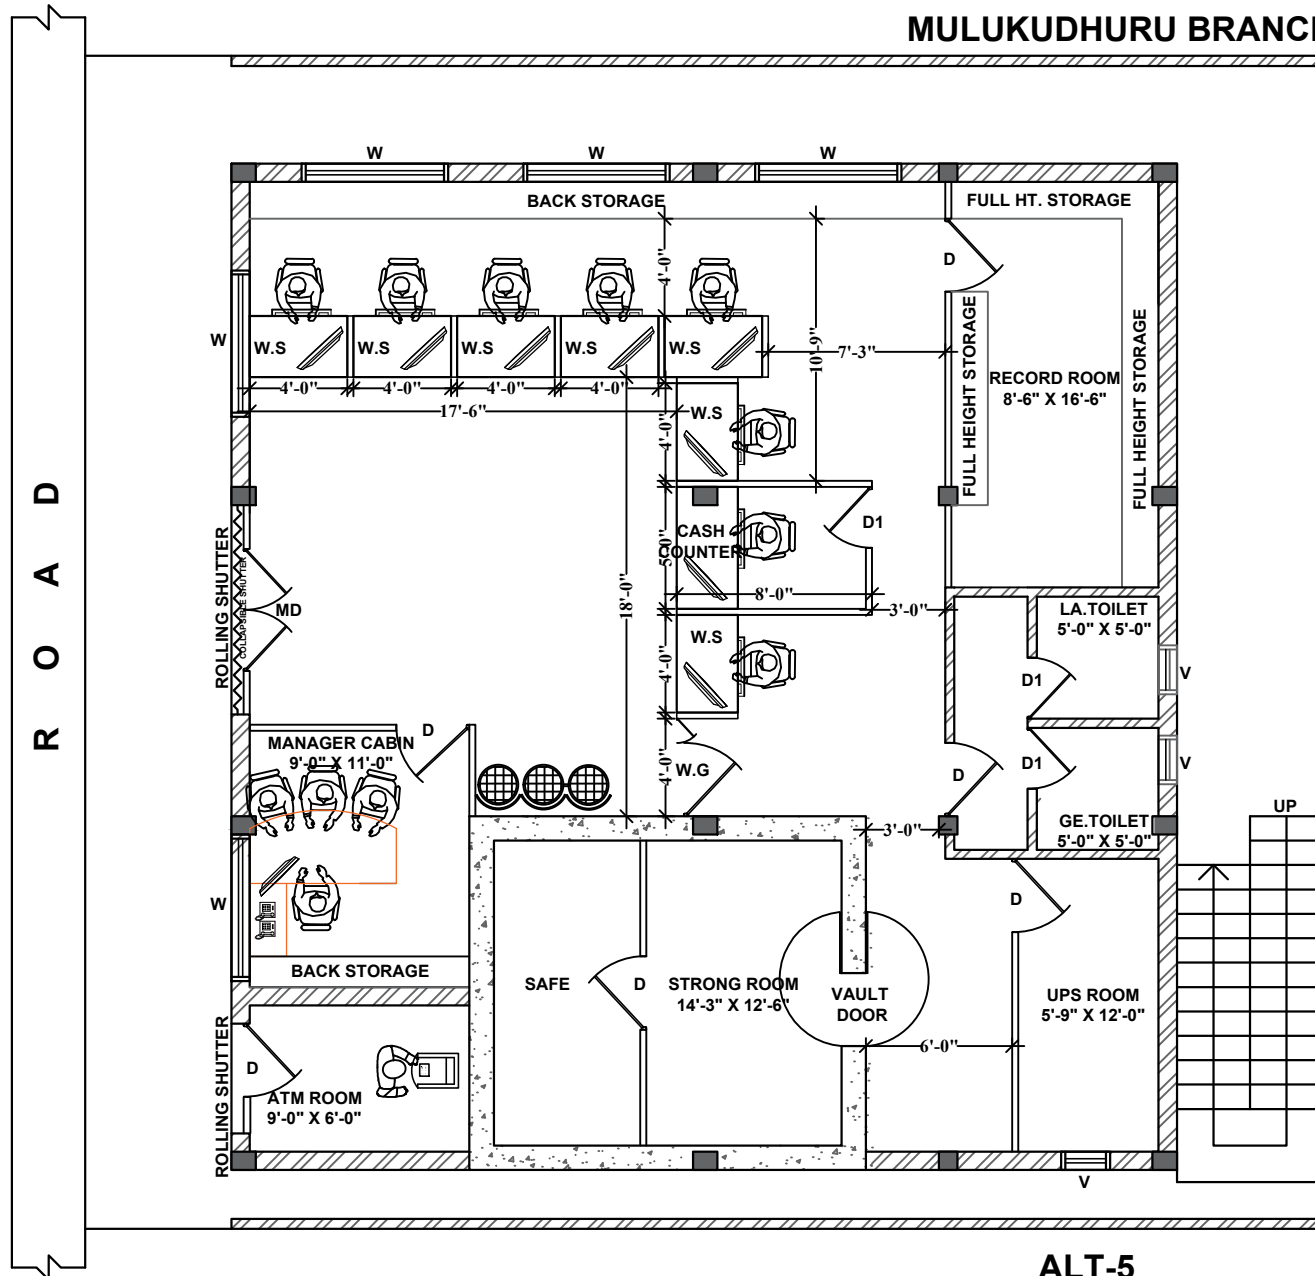

MULUKUDHURU BRANCH

ALT-5

PROJECT:

PROPOSED INTERIOR PROJECT FOR CANARA BANK
MULUKUDHURU BRANCH AT MULUKUDHURU, GUNTUR DIST.

TITLE:

INTERIOR LAYOUT
ALT-5

Sign:

SCALE:

N.T.S

DATE:

19/11/2024

DRAWN:

VISHNU VARDHAN

CHECKED:

SHYAM RAJ

SRR Architechniques
Architects, Planners & Engineers