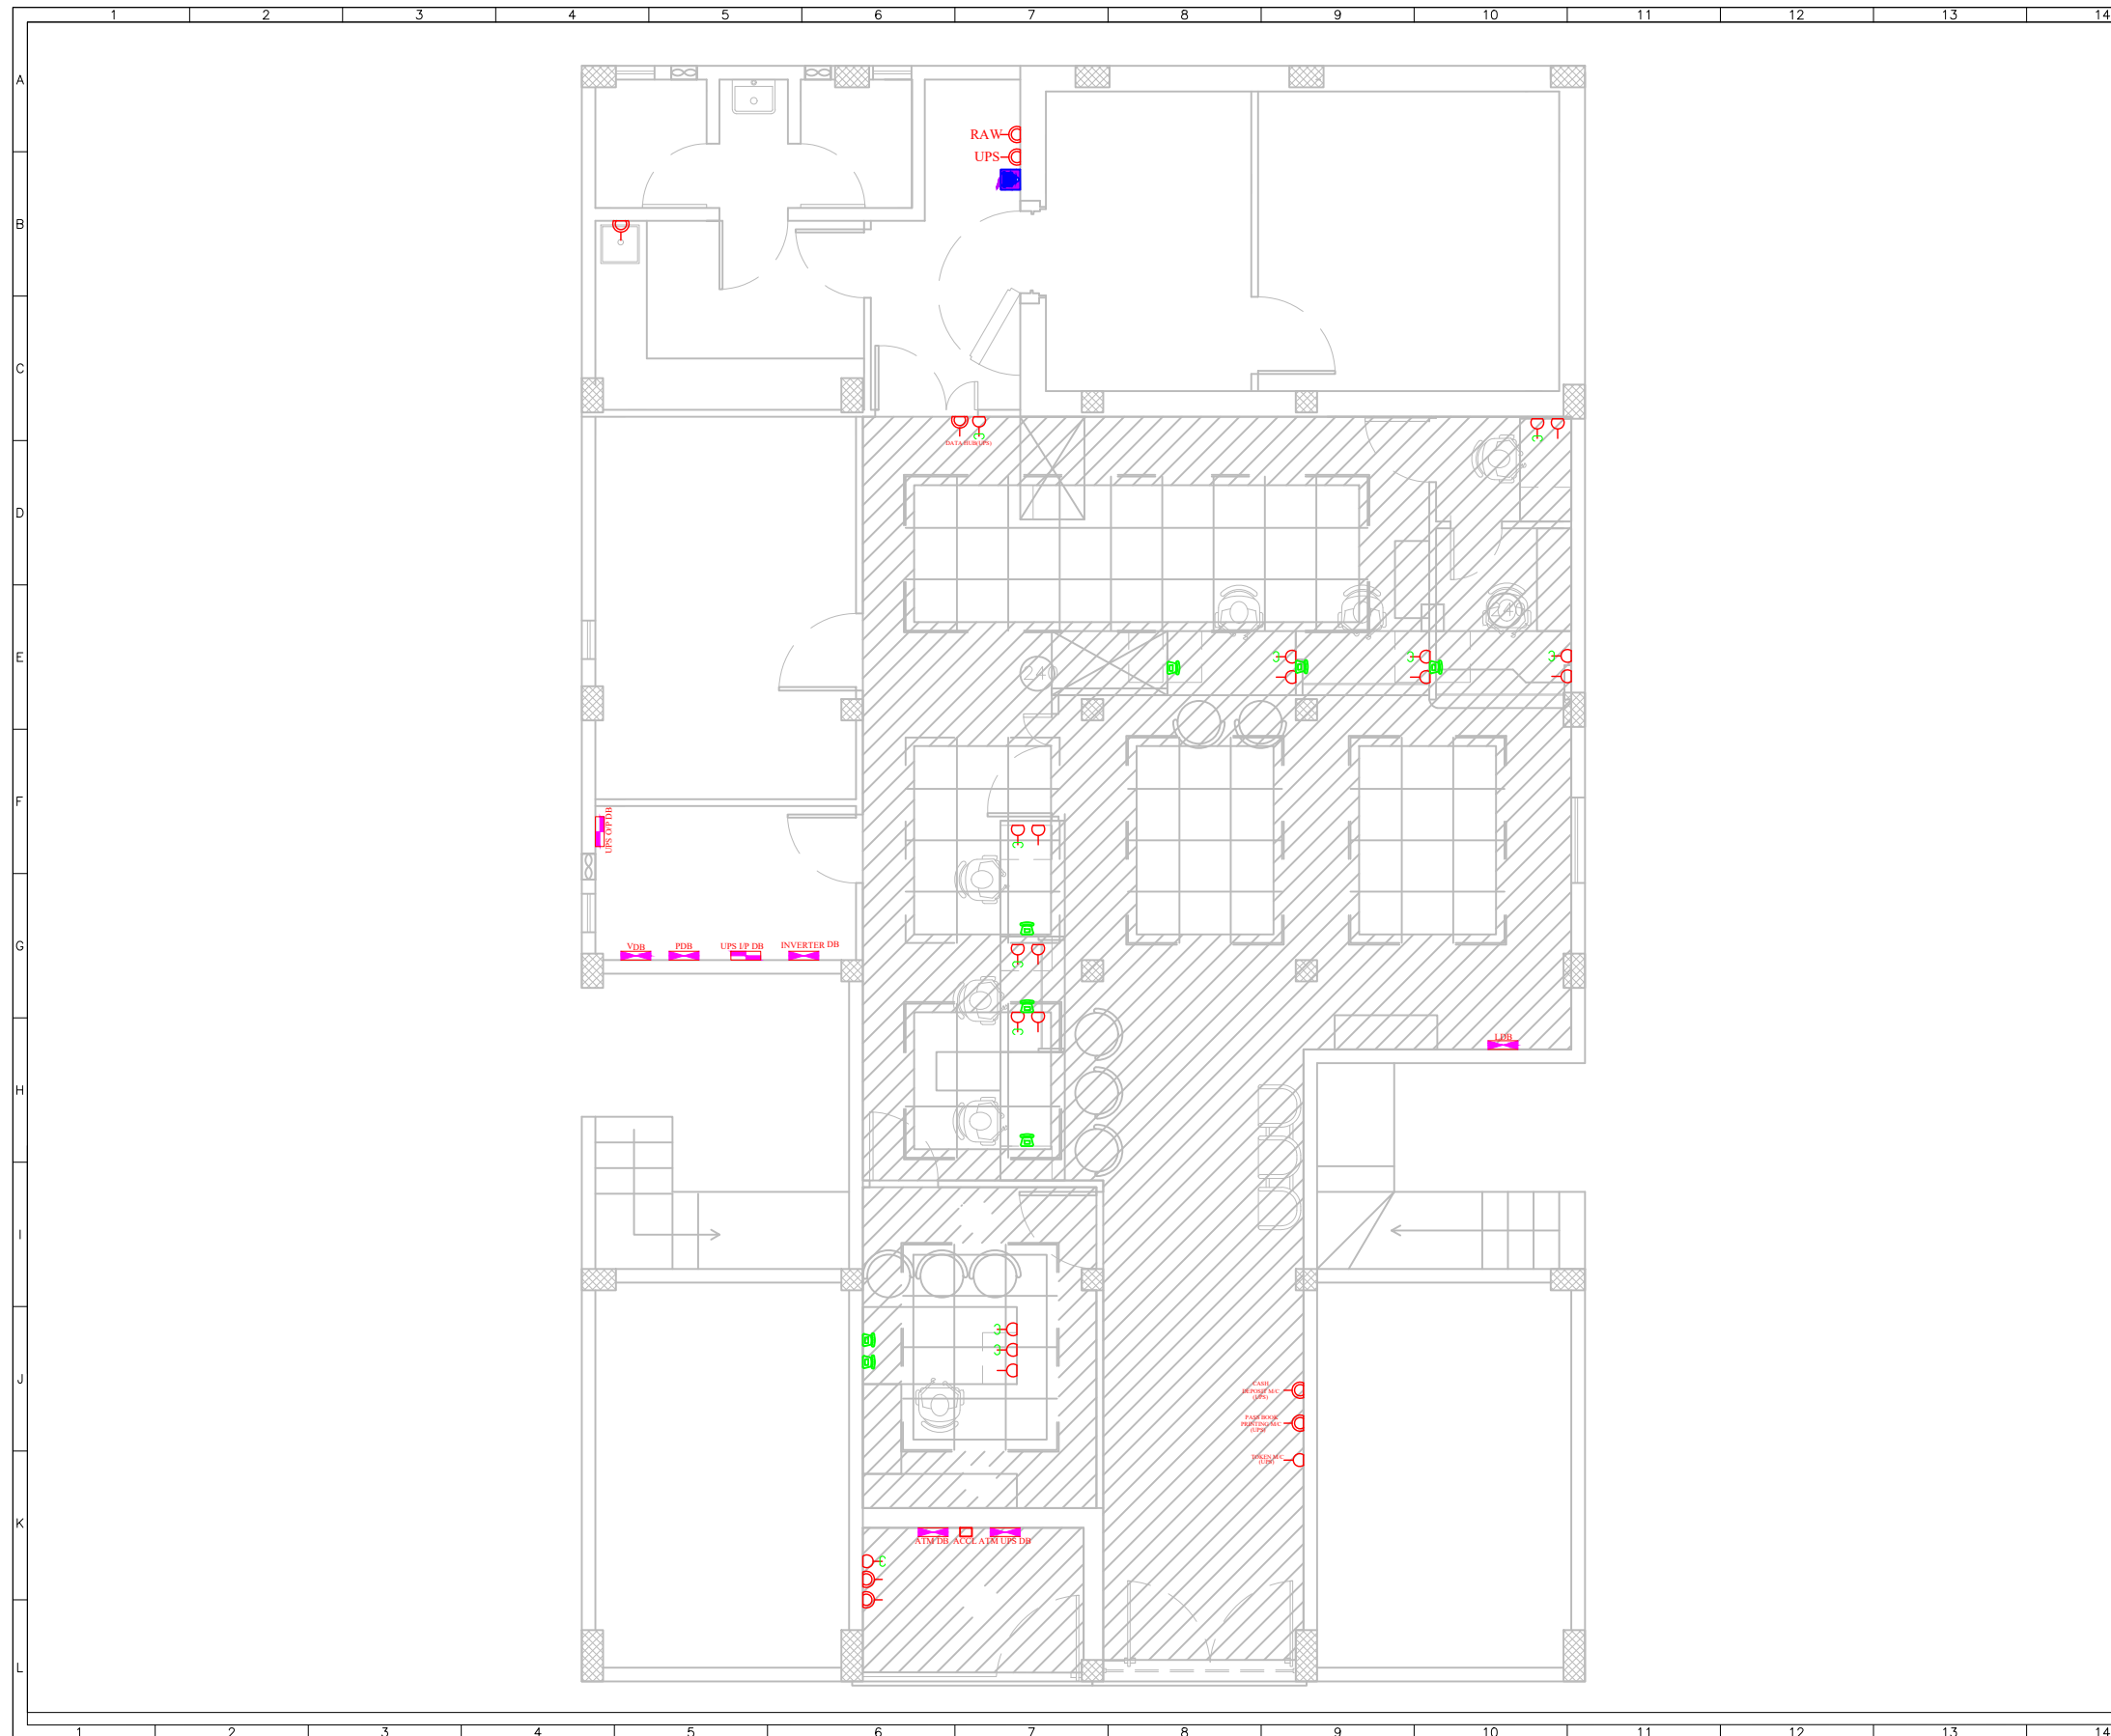

SL	SYMBOL	DESCRIPTION	QUANTITY
01		1x18W LED TUBE	14Nos
02		36 W SQUARE LED DOWN LIGHTER	15Nos
03		12 W CIRCULAR LED DOWN LIGHTER	26Nos
04		9W LED GLASS BULB WITH BATTERN HOLDER	02Nos
05		1200/1050MM SWEEP 5 STAR RATED CEILING FAN (65W)	05Nos
06		300MM SWEEP EXHAUST FAN (65W)	01No
07		150MM SWEEP EXHAUST FAN (40W)	02Nos
08		400MM SWEEP WIDE SPEED CONTROL WALL FAN (40W)	08Nos
09		COMBINED(6A SOCKET) SWITCH BOARD	10Nos
10		INDEPENDENT SWITCH BOARD	04Nos
11		4.8W/M LED STRIP LIGHT (Blue)	70m
12		MIRROR LAMP (15W)	01No
FOR CONTRACTOR			
FOR ARCHITECT			
FOR CLIENT			
<p>MANAGER FOR CANARA BANK KARAKULAM</p>			
<p>PROJECT CANARA BANK KARAKULAM BRANCH</p>			
<p>TITLE LIGHTING LAYOUT</p>			
<p>DRAWING STATUS: FOR APPROVAL</p>			
DWG NO. 01		DATE:03-01-2024	
<p>DEVI ARCHITECT ARCHITECT & INTERIOR DESIGNERS TRIVANDRUM</p>			

SL	SYMBOL	DESCRIPTION	QUANTITY
01		3 nos 6A Sockets controlled by 1 no. 16A Switch	12Nos
02		16A Socket controlled by 16A Switch	07Nos
03		Independent 6A Socket controlled by 6A Switch	10Nos
04		Telephone Socket	08Nos
05		16A Socket with Plug Top (For Strong Room)	01No