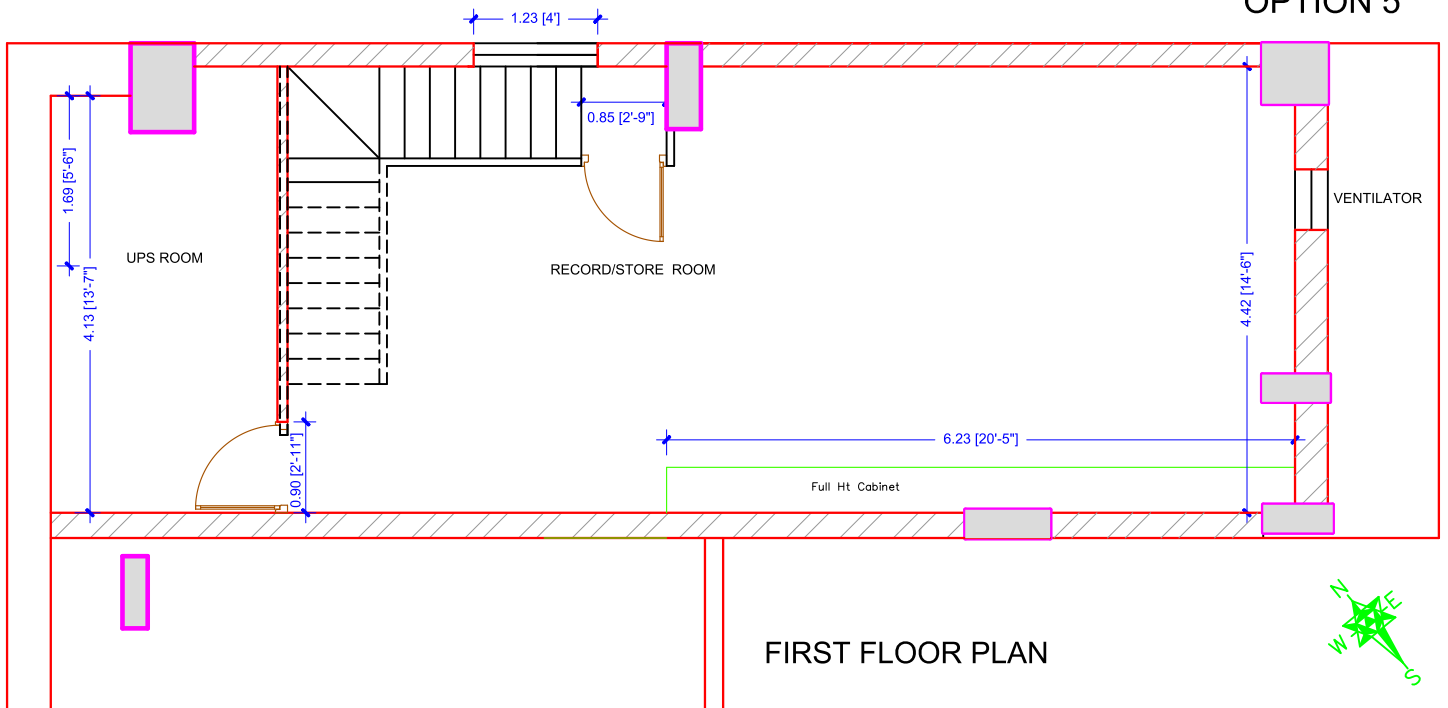

OPTION 5

FIRST FLOOR PLAN

PROPOSED NEW PREMISES OF LATUR BRANCH  
AT LATUR FOR CANARA BANK

Architect.  
Praveen Desai.  
C/8, Shrinivas Garden Society,  
1145, S.M.Road, Opp. Police Ground  
F.C.Road, Shivajinagar, Pune 411016