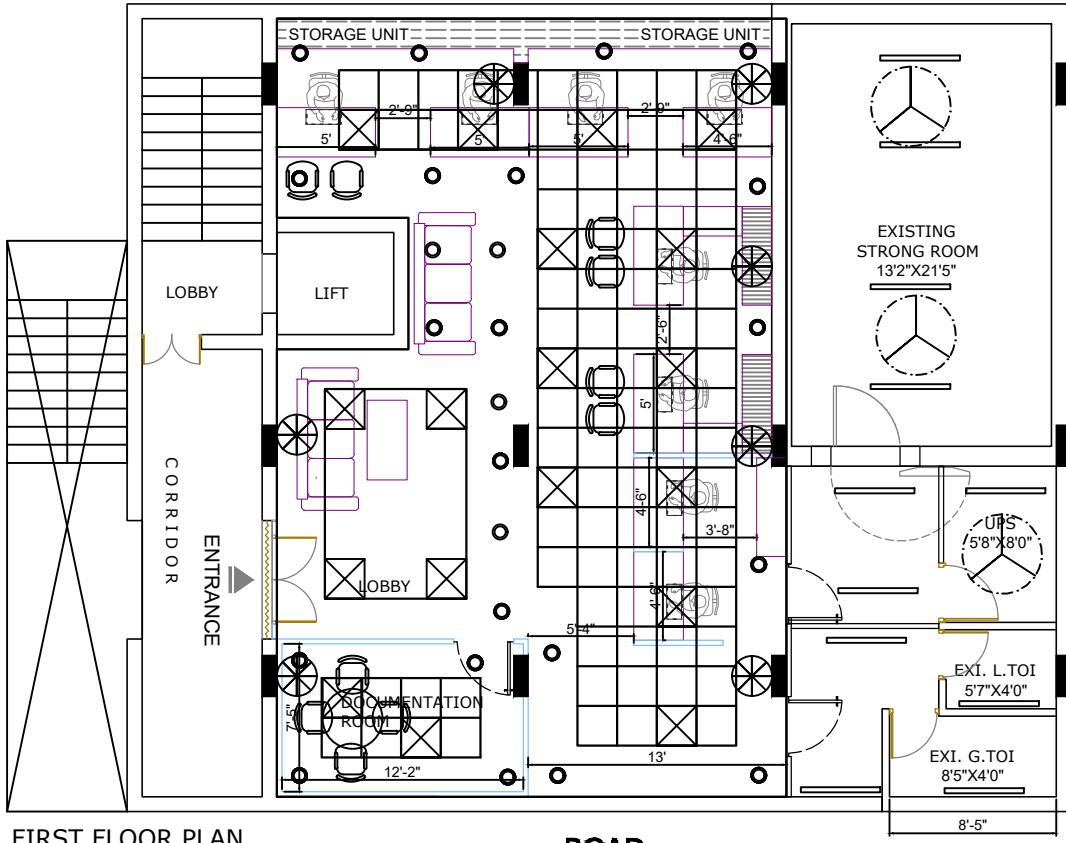

PROPOSED RETAIL ASSET HUB , VISAKHAPATNAM

LEGEND	
	- 2x2 LED LIGHT
	- LED DOWNLIGHT
	- 4' TUBE LIGHT
	- 2' TUBE LIGHT
	- CEILING FAN
	- WALL MOUNTED FAN
	- EXHAUST FAN
	- SWITCH BOARD 15 nos

SECOND FLOOR PLAN
ACQUIRED FLOOR

FIRST FLOOR PLAN
EXISTING FLOOR

DATE : 17.01.2025

PROPOSED LAYOUT FOR RAH
VISAKHAPATNAM