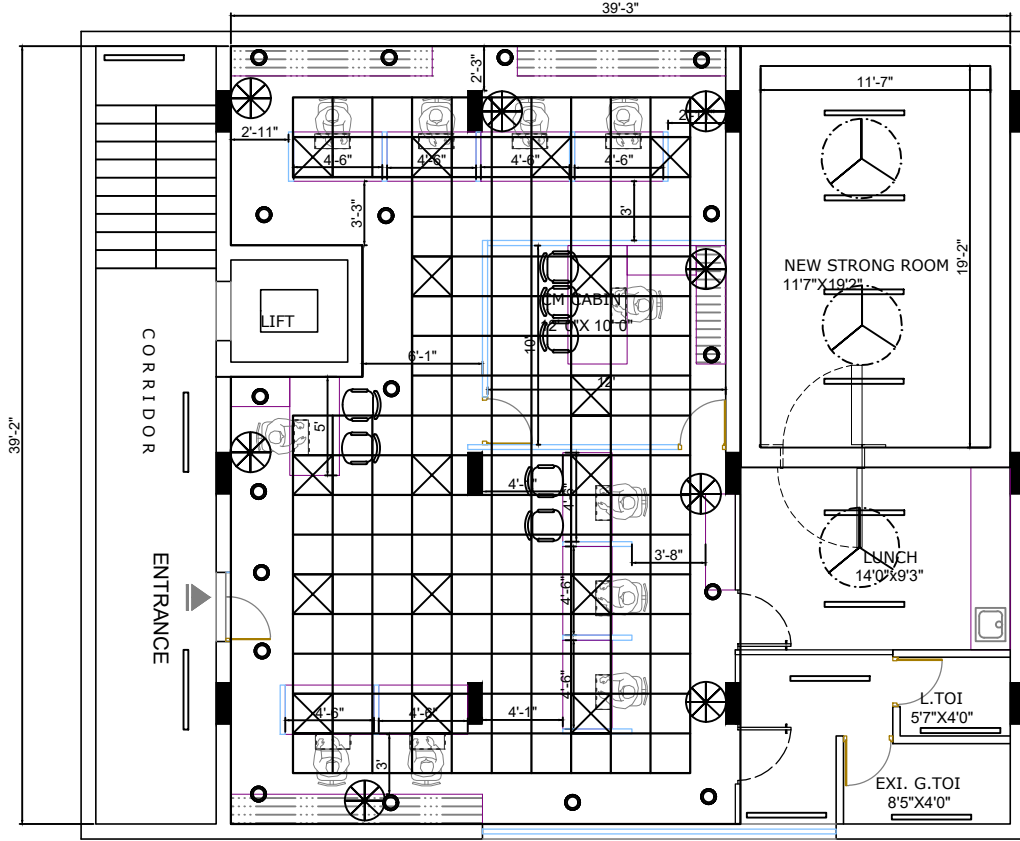

PROPOSED RETAIL ASSET HUB , VISAKHAPATNAM

LEGEND	
	- 2x2 LED LIGHT
	- LED DOWNLIGHT
	- 4' TUBE LIGHT
	- 2' TUBE LIGHT
	- CEILING FAN
	- WALL MOUNTED FAN
	- EXHAUST FAN
	- SWITCH BOARD 15 nos

SECOND FLOOR PLAN
ACQUIRED FLOOR

FIRST FLOOR PLAN
EXISTING FLOOR

DATE : 17.01.2025

PROPOSED LAYOUT FOR RAH
VISAKHAPATNAM