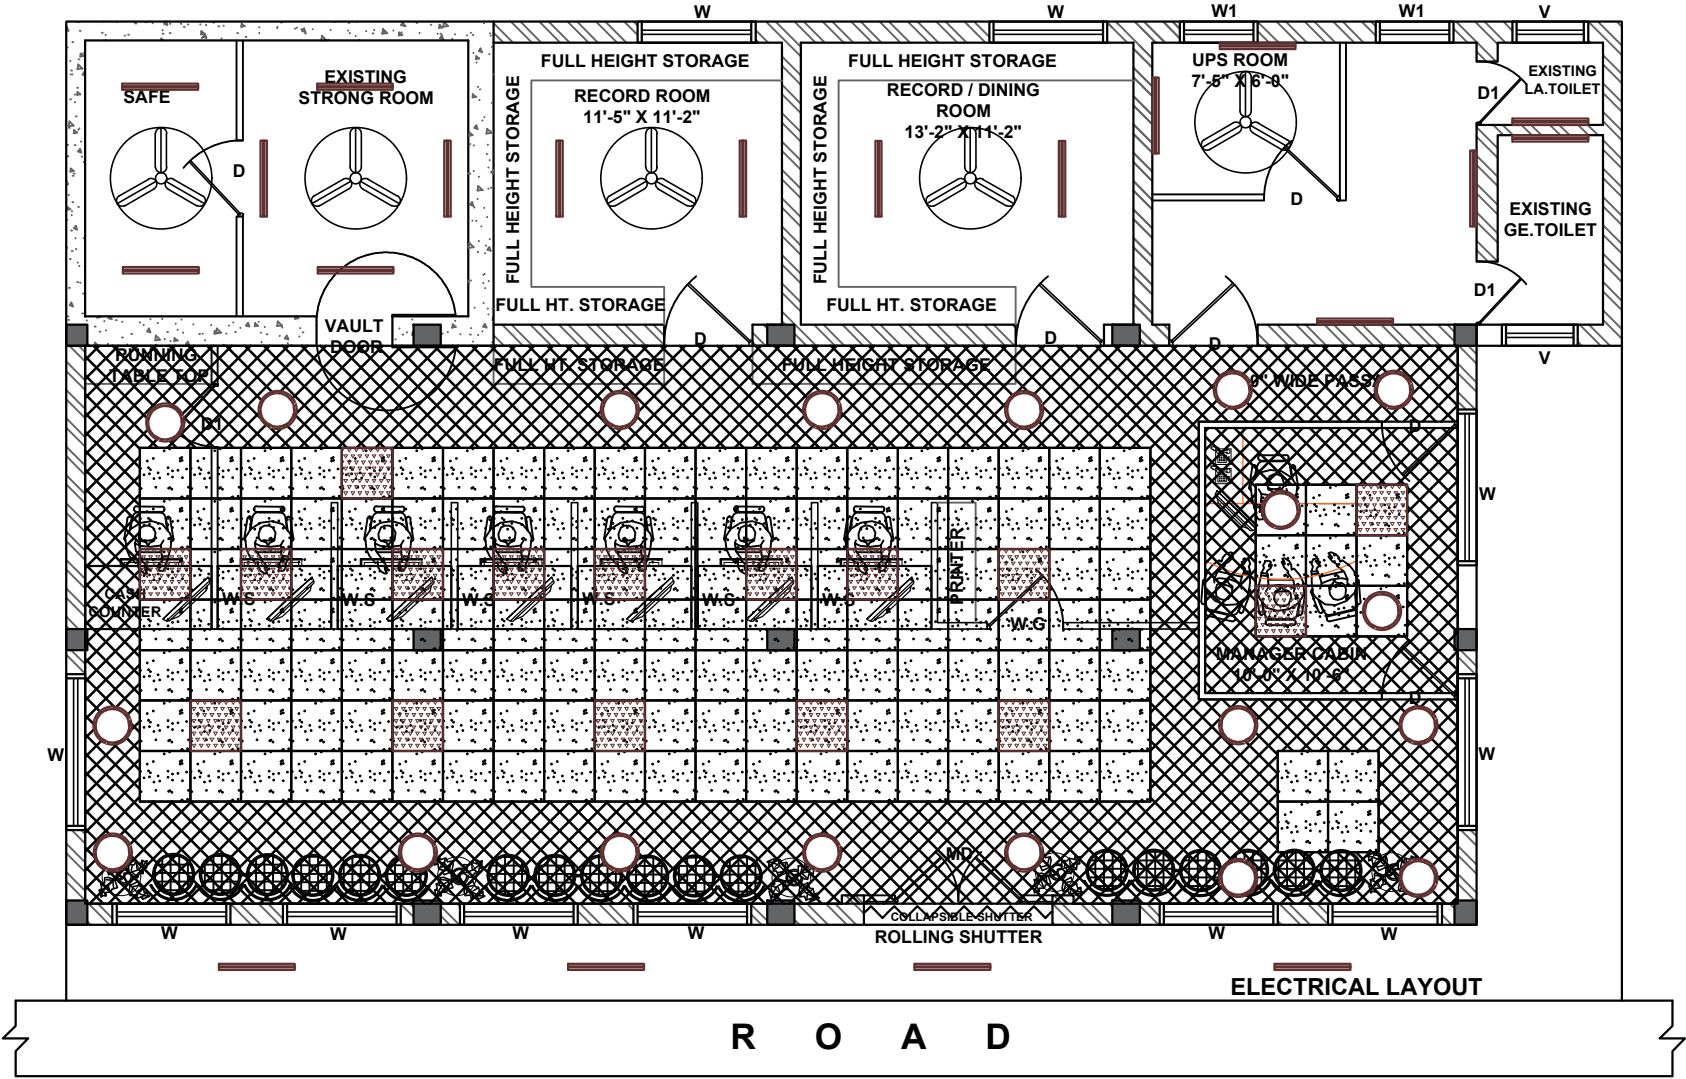

NAGULAPALEM BRANCH

- DOWN LIGHT
- 2' X 2' LIGHT
- 4' LED LIGHT
- GYPSUM
- 2' X 2' MINERAL FIBRE TILE
- CEILING FAN

PROJECT:
 PROPOSED INTERIOR PROJECT FOR CANARA BANK
 NAGULAPALEM BRANCH AT NAGULAPALEM, PRAKASAM DIST.

TITLE:-
 ELECTRICAL LAYOUT

SCALE:
 N.T.S
DATE:
 03/12/2024

DRAWN:-
 VISHNU VARDHAN
CHECKED:
 SHYAM RAJ

SRR Architechniques
 Architects, Planners & Engineers
 Address:
 Jayaram, 6th Floor, Gokul Kalyan Apartments, Street No. 1, Himmavaram,
 Jagadamba Nagar, Mysuru
 813 9999999