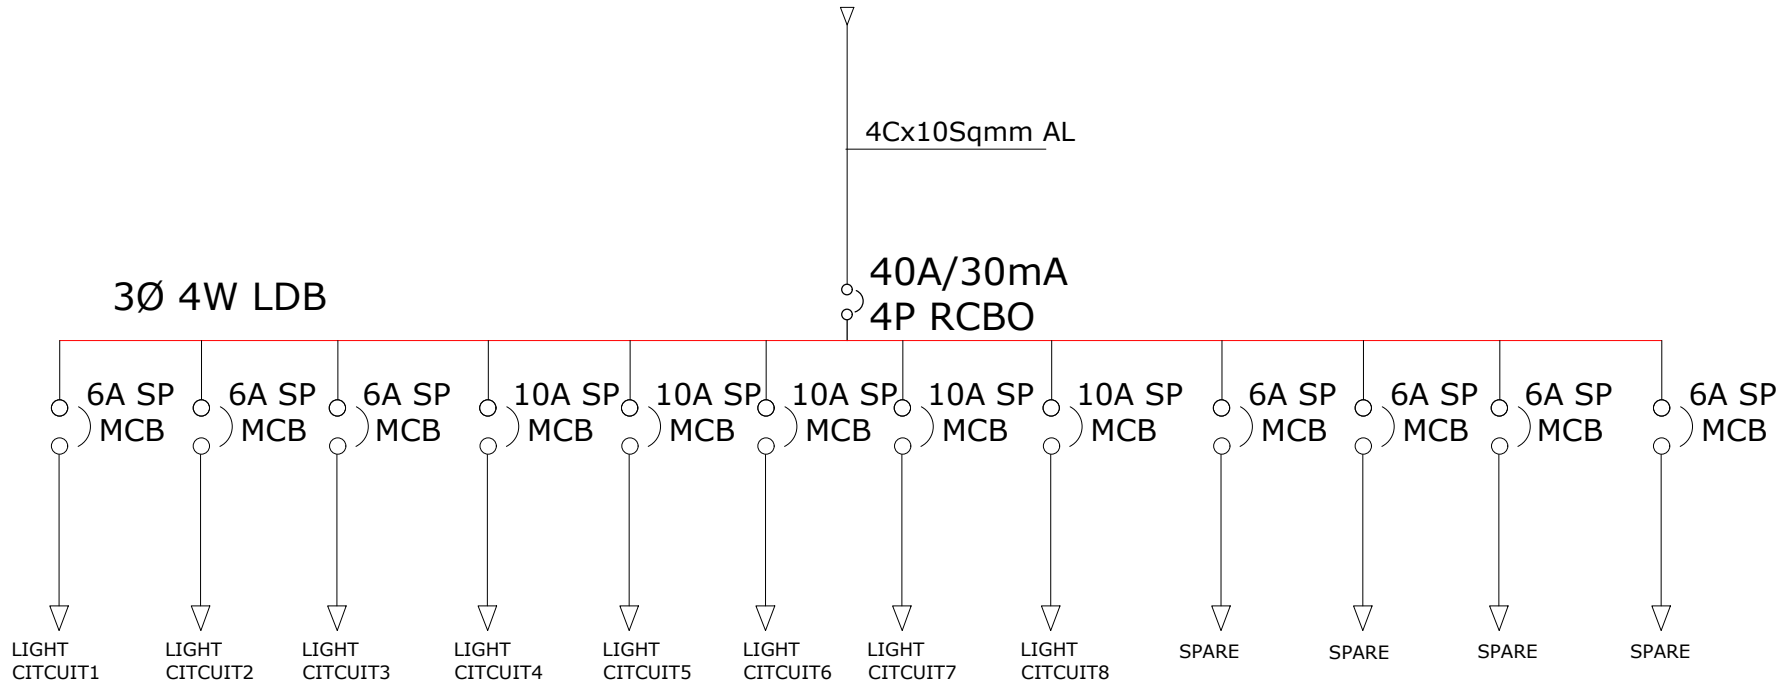

CANARA BANK KOTTIYAM

METER BOARD TO MAIN PANEL

Date : _____

Scale : NTS

Sheet No : _____

Note: All Dimensions are in CMs.

CANARA BANK KOTTIYAM

MAIN PANEL TO ATM MAIN PANEL

Date : _____

Scale : NTS

Sheet No : _____

Note: All Dimensions are in CMs.

CANARA BANK KOTTIYAM

MAIN PANEL TO POWER VDB

FROM MAIN PANEL

CANARA BANK KOTTIYAM

MAIN PANEL TO LIGHTING DB