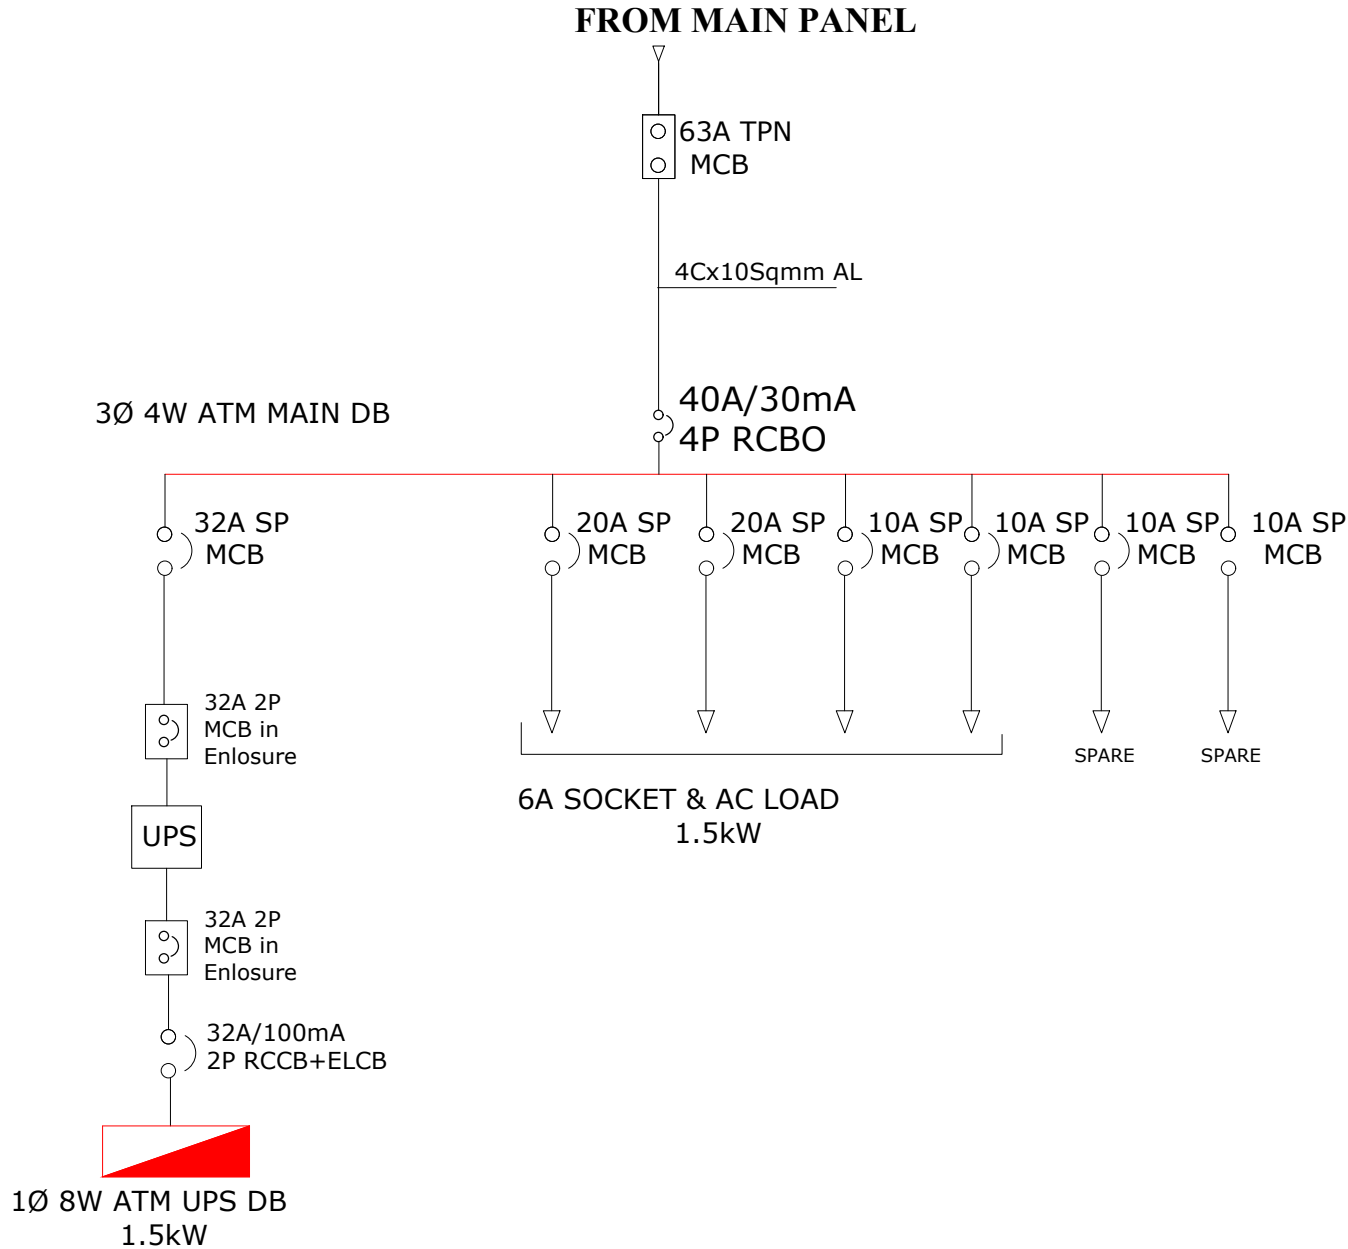

CANARA BANK KOTTIYAM

METER BOARD TO MAIN PANEL

Date : _____

Scale : NTS

Sheet No : _____

Note: All Dimensions are in CMs.

CANARA BANK KOTTIYAM

MAIN PANEL TO ATM MAIN PANEL

Date : _____

Scale : NTS

Sheet No : _____

Note: All Dimensions are in CMs.

CANARA BANK KOTTIYAM

MAIN PANEL TO POWER VDB

FROM MAIN PANEL

CANARA BANK KOTTIYAM

MAIN PANEL TO LIGHTING DB