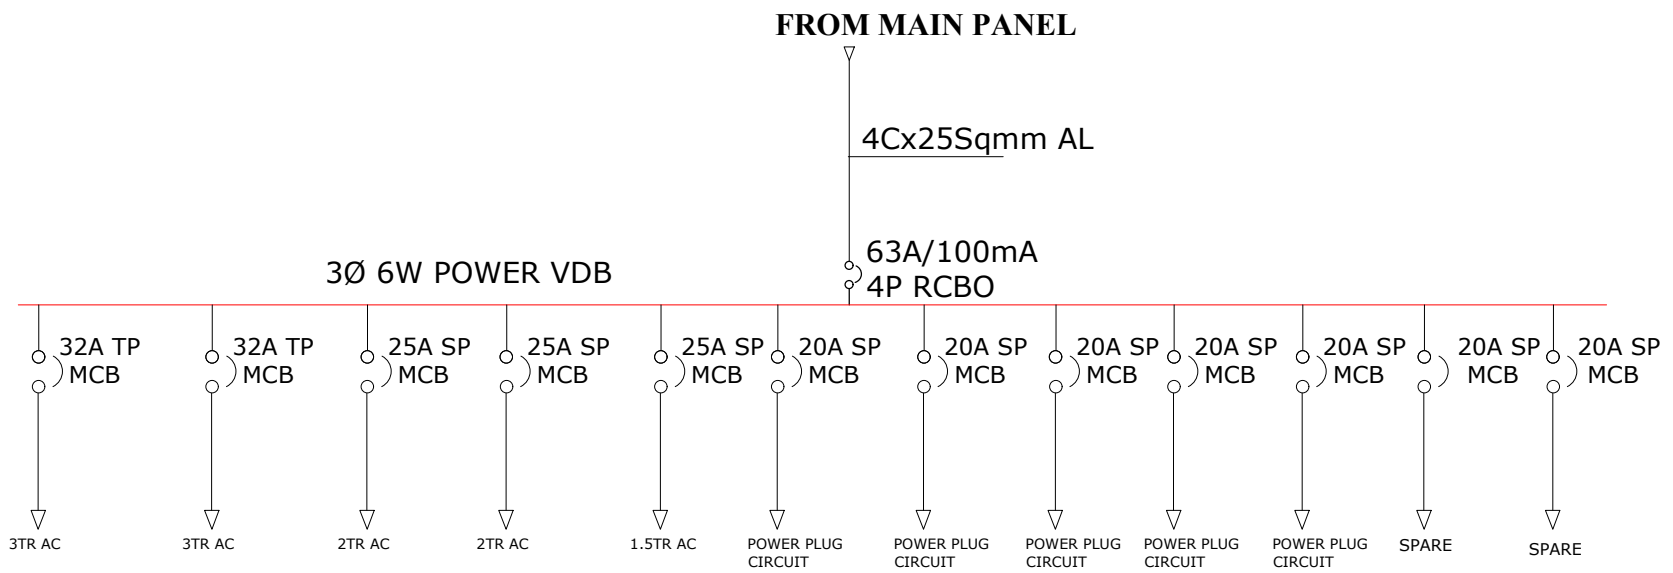

CANARA BANK KOTTIYAM

MAIN PANEL TO POWER VDB